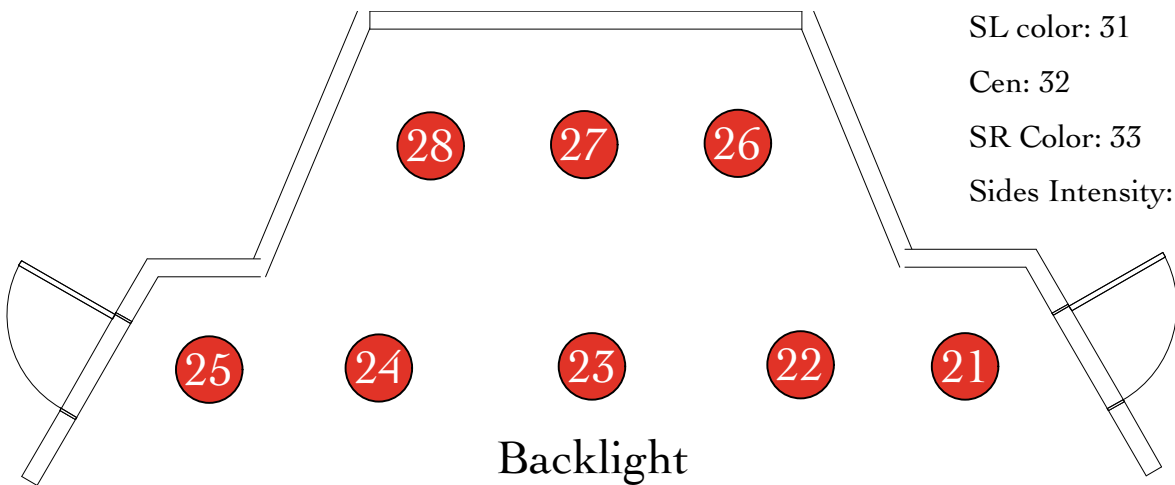

Accidental Death on an Anarchist

Magic Sheet

Page one of two

Seachanger:
SL color: 31
Cen: 32
SR Color: 33
Sides Intensity: 34

Accidental Death on an Anarchist

Magic Sheet

Page two of two