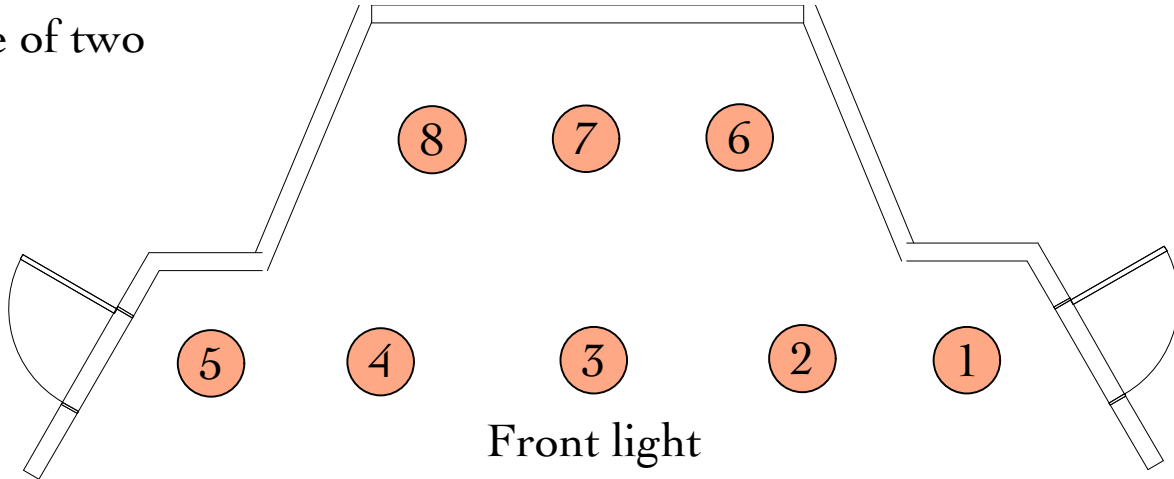

Accidental Death on an Anarchist

Magic Sheet

Page one of two

Seachanger:
SL color: 31
Cen: 32
SR Color: 33
Sides Intensity: 34

Accidental Death on an Anarchist

Magic Sheet

Page two of two