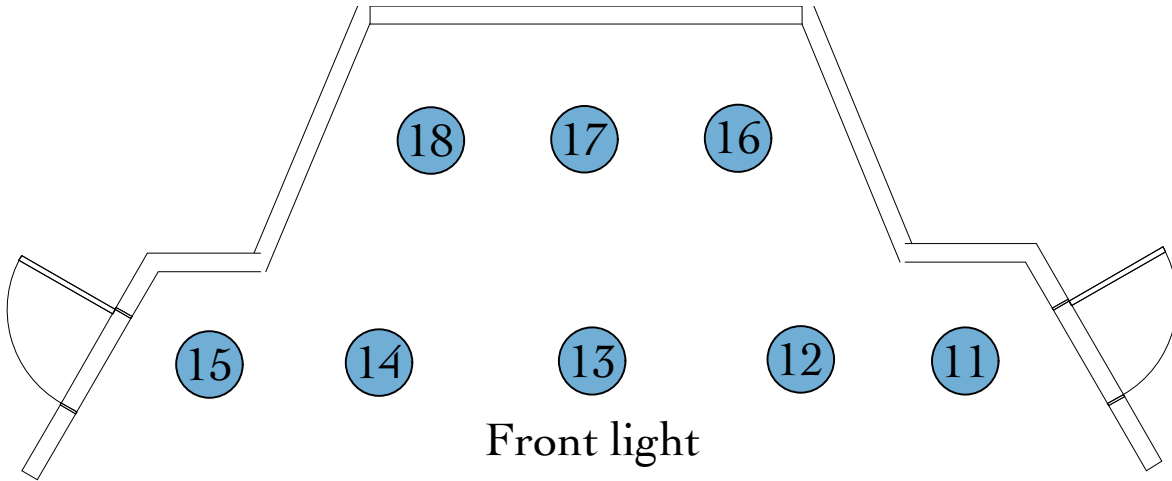

Accidental Death on an Anarchist

Magic Sheet

Page one of two

Seachanger:
SL color: 31
Cen: 32
SR Color: 33
Sides Intensity: 34

Accidental Death on an Anarchist

Magic Sheet

Page two of two